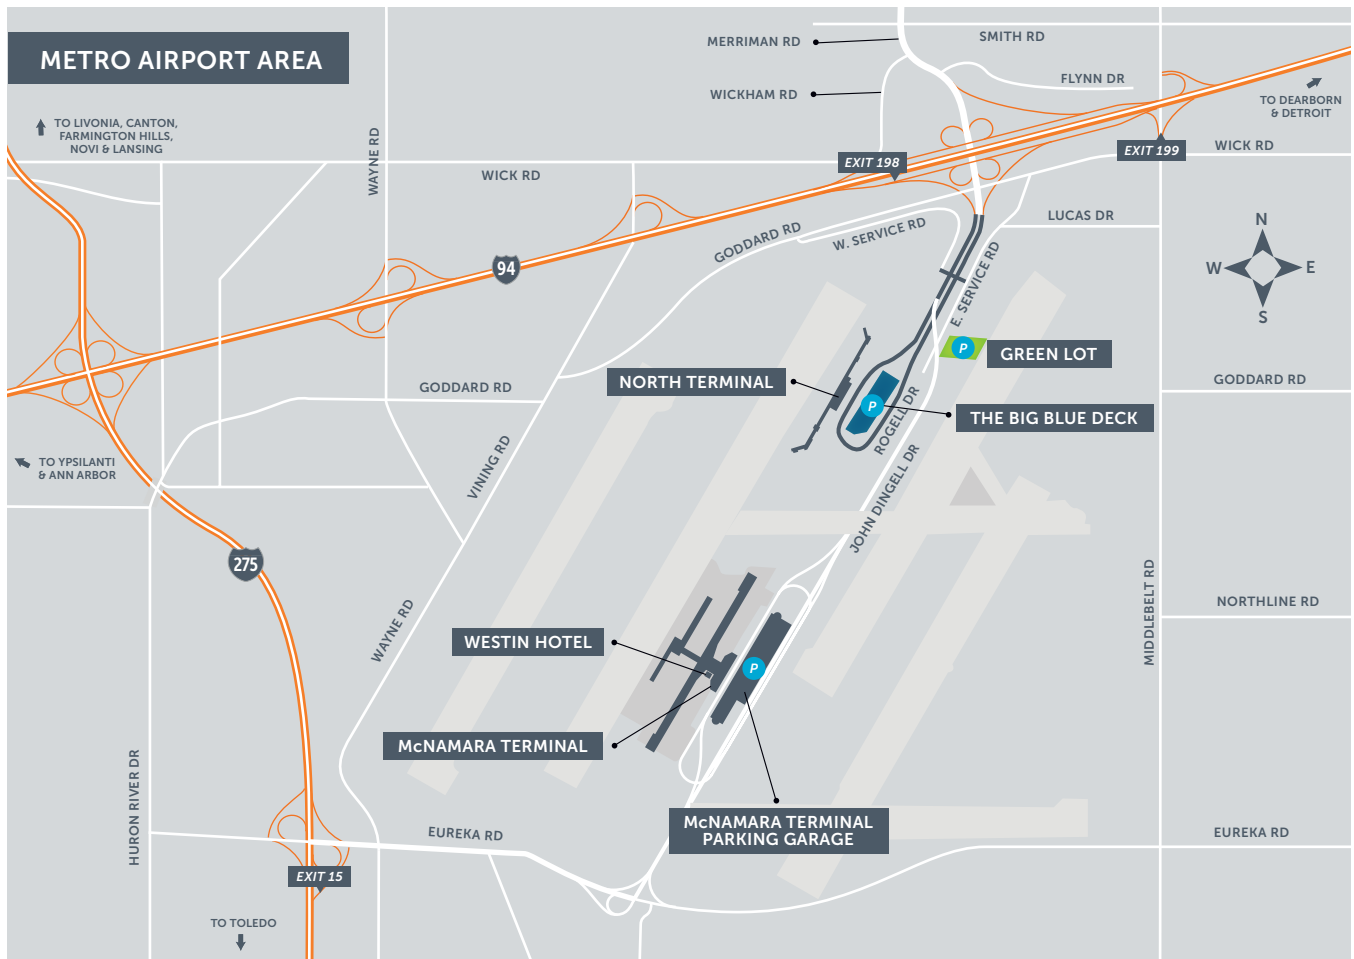

# EASY AND CONVENIENT

Detroit Metro Airport (DTW) is a Delta hub that is a 90-minute flight – or less – away from 60 percent of the country’s population. All major domestic airlines, six low-cost carriers and five international carriers offer service from the airport.

# FLY IN, FLY OUT

Detroit Metro Airport has two main terminals, McNamara and North. Both offer tons of customer conveniences and amenities. More than 100 shops and restaurants provide a wide variety, ranging from fast and convenient to more upscale. Extra-wide moving walkways, shuttles between terminals, two indoor 200-passenger trams that transport guests within the McNamara Terminal and an on-site luxury Westin hotel round out the airport's many services.

Detroit Metro Airport: "Ranked No. 3 mega airport in passenger satisfaction."

*J.D. Power*

	McNamara Terminal	North Terminal
Gates	105	26
Shops & restaurants	79	25
Ticket counters	106	70
E-ticket kiosks	90	60
Luggage carousels	18	8